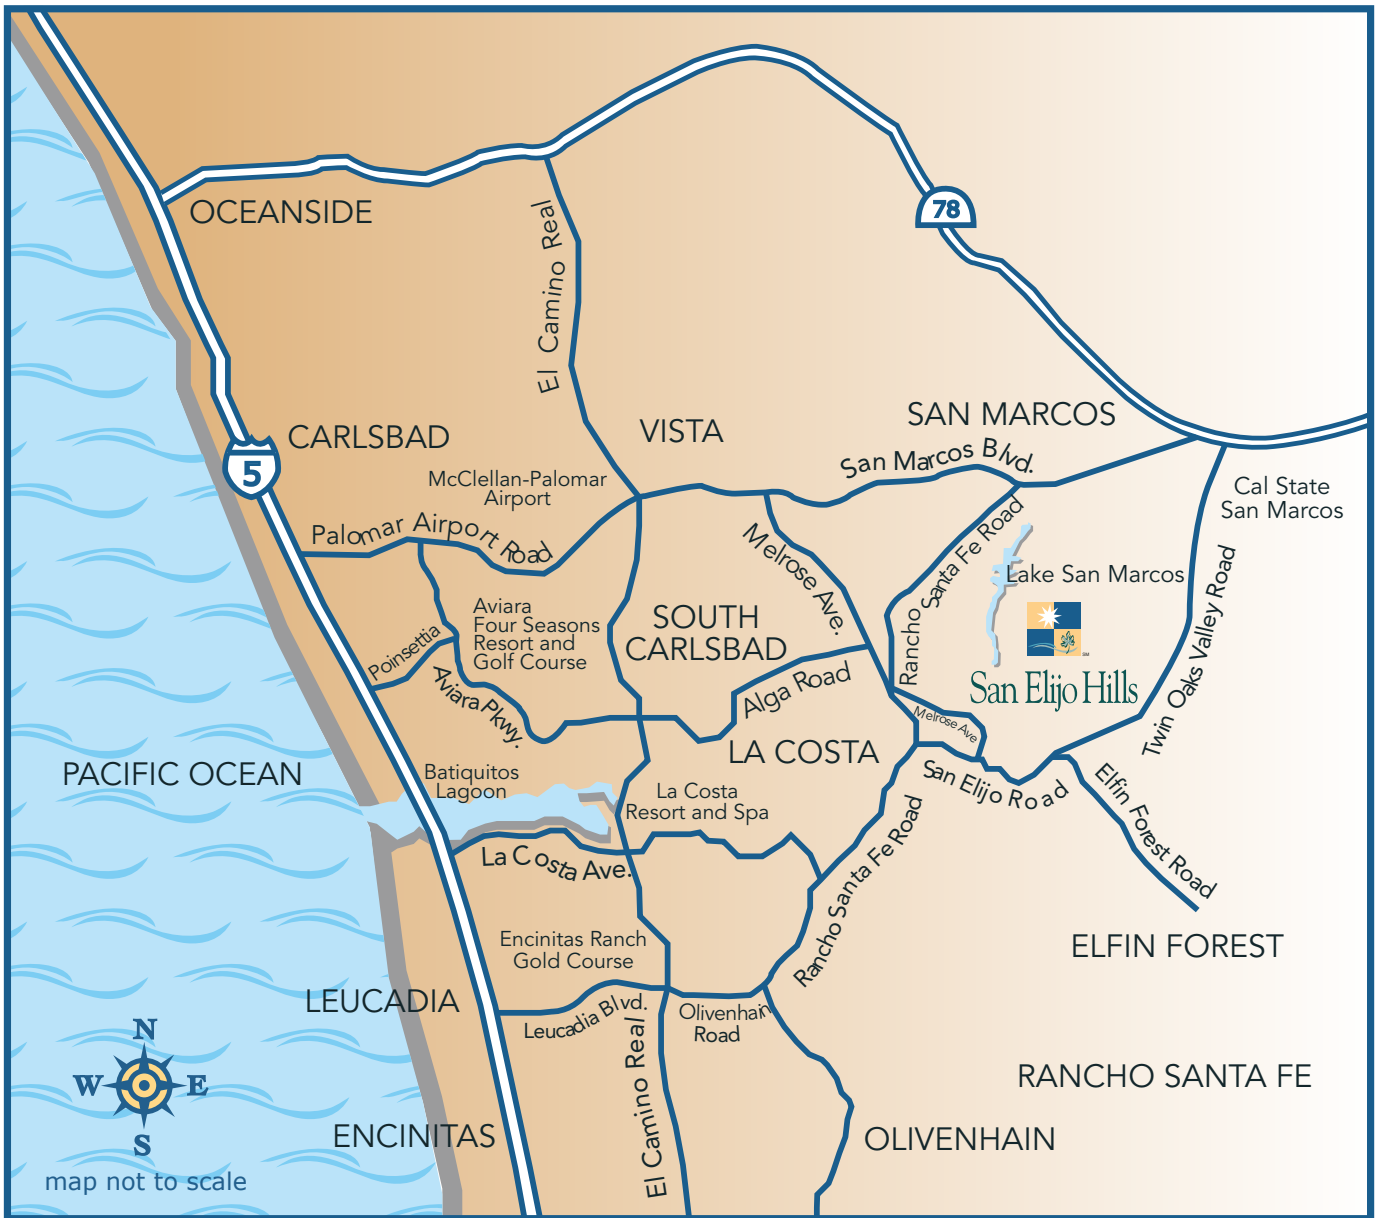

LOCAL MAP

San Elijo Hills

Directions:

Going North on Interstate 5 Exit La Costa Ave. and travel East 4 miles. Turn Left at Rancho Santa Fe Rd. Turn Right at San Elijo Rd. Proceed to Visitors Center.

Going South on Interstate 5 Exit Palomar Airport Rd. and travel East 5 miles. Turn Right at Melrose Dr. Continue Straight across Rancho Santa Fe Rd. Turn Left at San Elijo Rd. Proceed to the Visitors Center.

On Interstate 78 Exit Twin Oaks Valley Road. Travel South 4 miles. Follow signs to the Visitors Center.

San Elijo Hills
1215 San Elijo Road
San Marcos, CA 92078
1-888-SAN-ELIJO
(760)798-1765

Visitor Center is open daily 10am-5pm